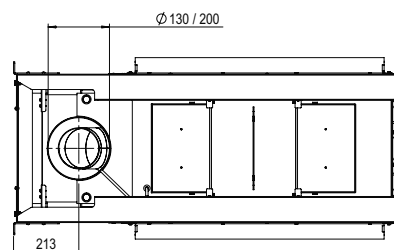

Flue material

130/200

* incl. optional adjustable feet