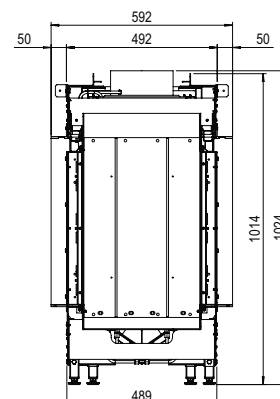

Specifications

Exterior dimensions WxHxD in mm

1267 x 1024 x 592

Fire display WxHxD in mm

800 x 500

System

Log Burner 2.0

Decoration

Log set

Back walls

Back wall smooth steel

Remote

ITC Remote

Power

10,5 kW

Operating system

Honeywell

Energy label

B

Options (at a surcharge)

Symbio Module
Black glass back wal
Non-reflective glass
Adjustable feet