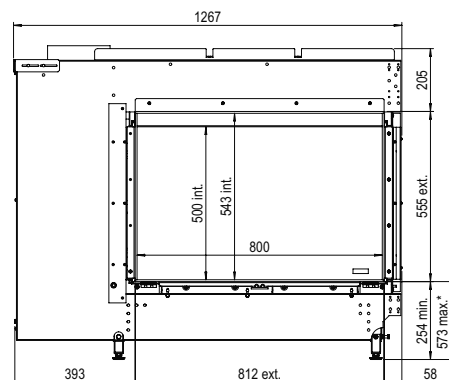

Flue material

130/200

* incl. optional adjustable feet